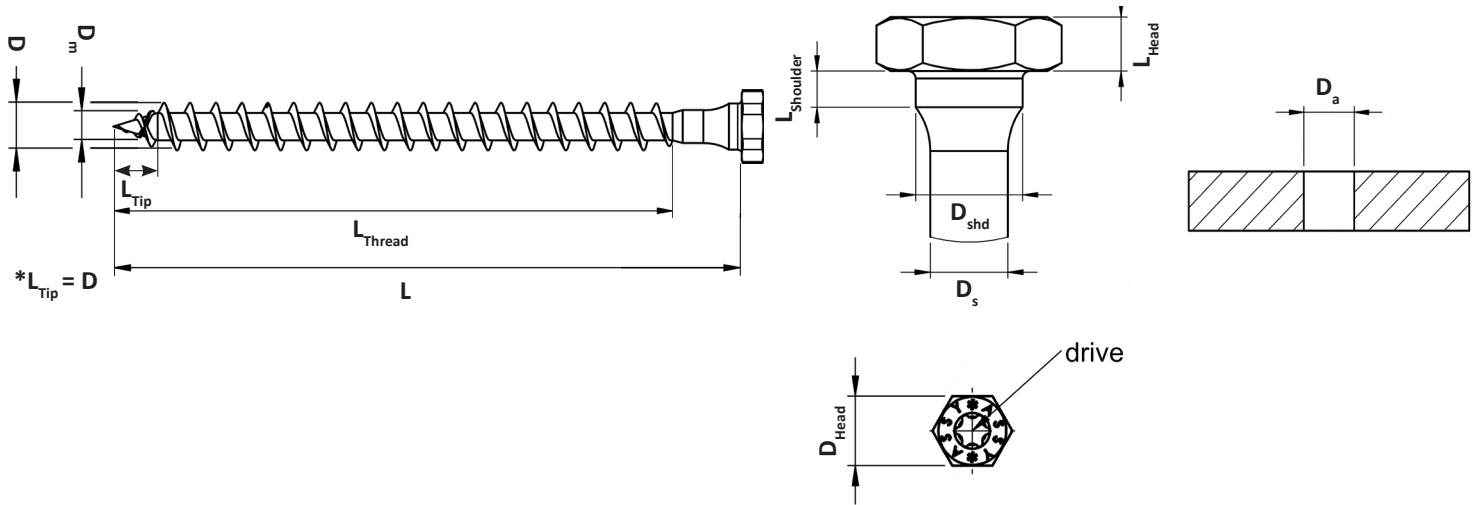

ASSY Kombi Fully Threaded Specifications

Item #	Box size	D	L	L _{thread}	D _{Head}	D _m	D _s	D _a	D _{shd}	L _{head}	L _{shoulder}	Bit
	pieces	in. [mm]	in. [mm]	in. [mm]	in. [mm]	in. [mm]	in. [mm]	in. [mm]	in. [mm]	in. [mm]	in. [mm]	
130120080000103	50	1/2" [12]	3 1/8" [80]	2 3/4" [70]	0.669" [17]	0.283" [7.2]	0.322" [8.2]	0.511" [13]	0.472" [12]	0.216" [5.5]	0.126" [3.2]	AW 40 or 11/16" socket
130120120000103	50		4 3/4" [120]	4" [100]								
130120160000103	50		6 1/4" [160]	5 3/4" [145]								